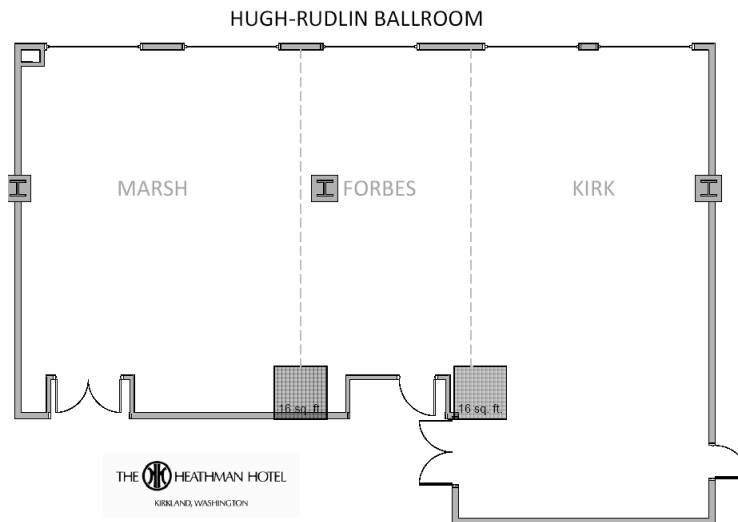

### Meeting and Private Dining Facilities

	Dimensions	Square Feet	Theatre	Classroom	Rounds Of 10	Reception	Conference
<b>Hugh-Rudlin Ballroom</b>	61 x 30	2,077	200	75	150	200	n/a
<b>Marsh Ballroom</b>	25 x 30	750	75	30	50	50	22
<b>Forbes Ballroom</b>	17 x 30	510	30	15	30	25	10
<b>Kirk Ballroom</b>	19 x 41	803	100	36	60	75	18
<b>Marsh/Forbes Ballroom</b>	42 x 30	1,260	85	60	80	100	22
<b>Forbes/Kirk Ballroom</b>	36 x 30	1,313	125	63	90	108	26
<b>Davis Boardroom</b>	18 x 24	432	30	18	30	30	14

Ballroom Foyer